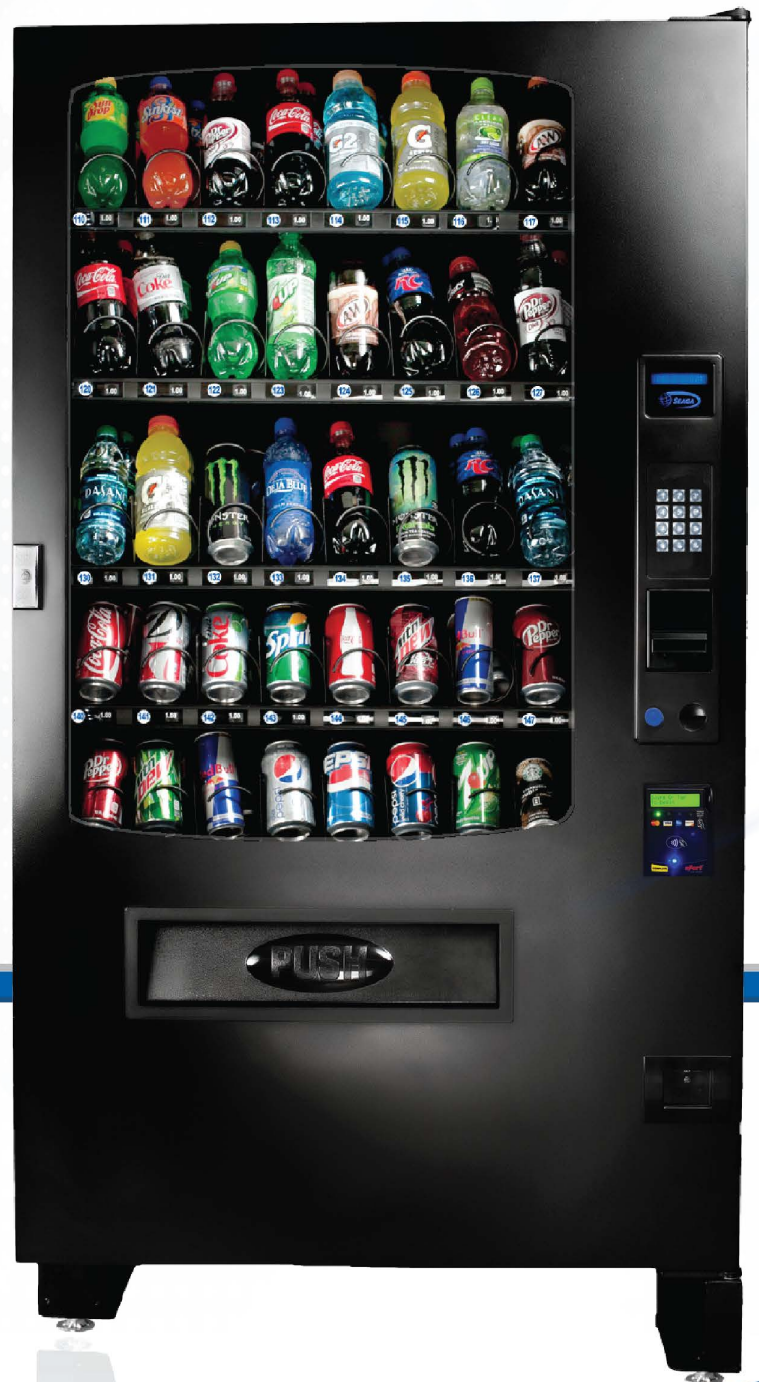

INF5B

COLD BEVERAGE MACHINE

ONE SOURCE
ALL SOLUTIONS

INFINITY

INF5B COLD BEVERAGE MACHINE

Key Features & Specifications

Get Connected

Connect to any industry standard telemetry system or cashless payment device.

Magnify Sales

Brilliant LED Lighting showcases your products and attracts customers. Add the optional media player to create even more excitement.

Count on Us

Guaranteed delivery, motors tested over 2 million vends, dual coils and motor pairing for greater product flexibility all equal powerful sales in all your locations.

h . w . d . weight
72 . 39 . 37 . 756 lbs
115 VAC, 60 Hz, 4 A

Plug and Play

Use the scroll pricing and flexible, built-in software to quickly and easily set up your machine for immediate sales. Adjust settings, including health and safety and energy efficiency, at the product level.