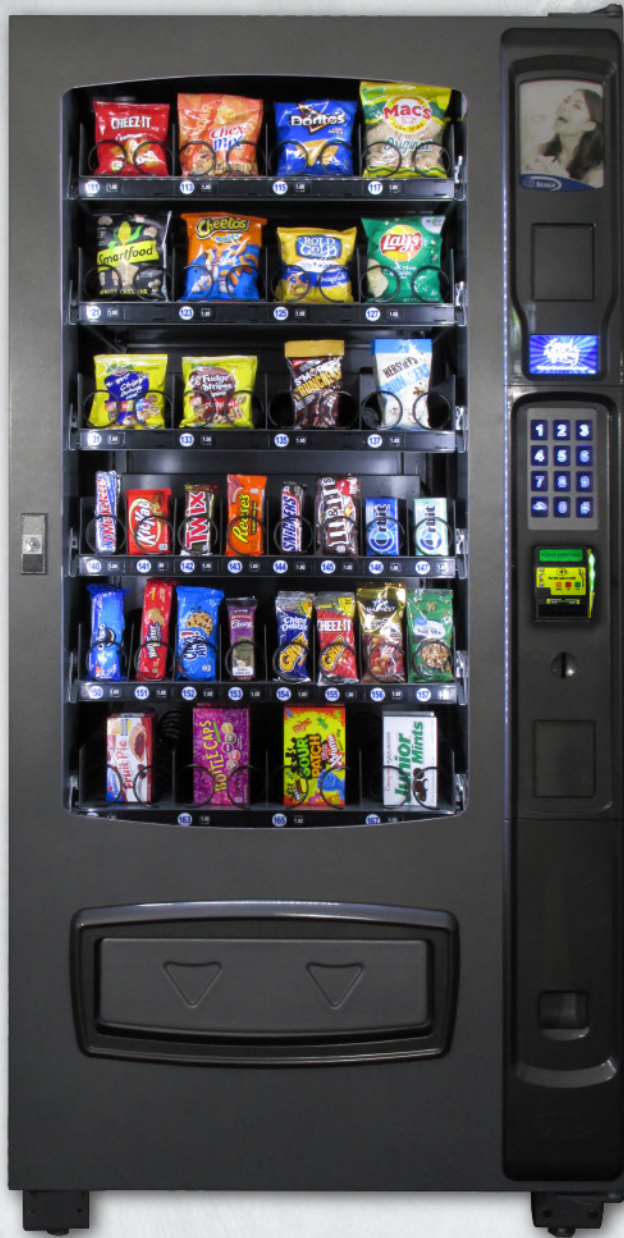

ENVISION

ENV4S | AMBIENT VENDOR

ONE SOURCE ALL SOLUTIONS

ENVISION

ENV4S | AMBIENT VENDOR

This glass front merchandiser offers operators an optimal balance of capacity, selection, and value in a small footprint. Using a new sleek style, the ENV4S offers a full-featured vending solution to drive revenue.

Standard Features

- Guaranteed Delivery System
- 4.3" LCD Color Display
- Braille Back-lit Keypad
- Dual Coils
- LED Lighting for Optimal Product Merchandising
- Contoured Bezel
- Motorized Coin Return System
- Field Programmable VMC

Optional Features

- 7" Advertising Media Screen
- Interactive Touch Screen
- Motor Pairing
- Customizable Coils and Tray Configurations
- Optional 7th Tray
- Custom Graphics
- Bottom Skirt Panel
- Cashless Payment Solutions

Specifications

- As Configured:
32 selection 468 items
(180 snacks & 288 candy)
- Dimensions:
72" H x 35" W x 36" D
- Electric:
115 VAC, 60 Hz, 4 Amps

LCD Display

Guaranteed Delivery

Advertising Video

Additional Models Available